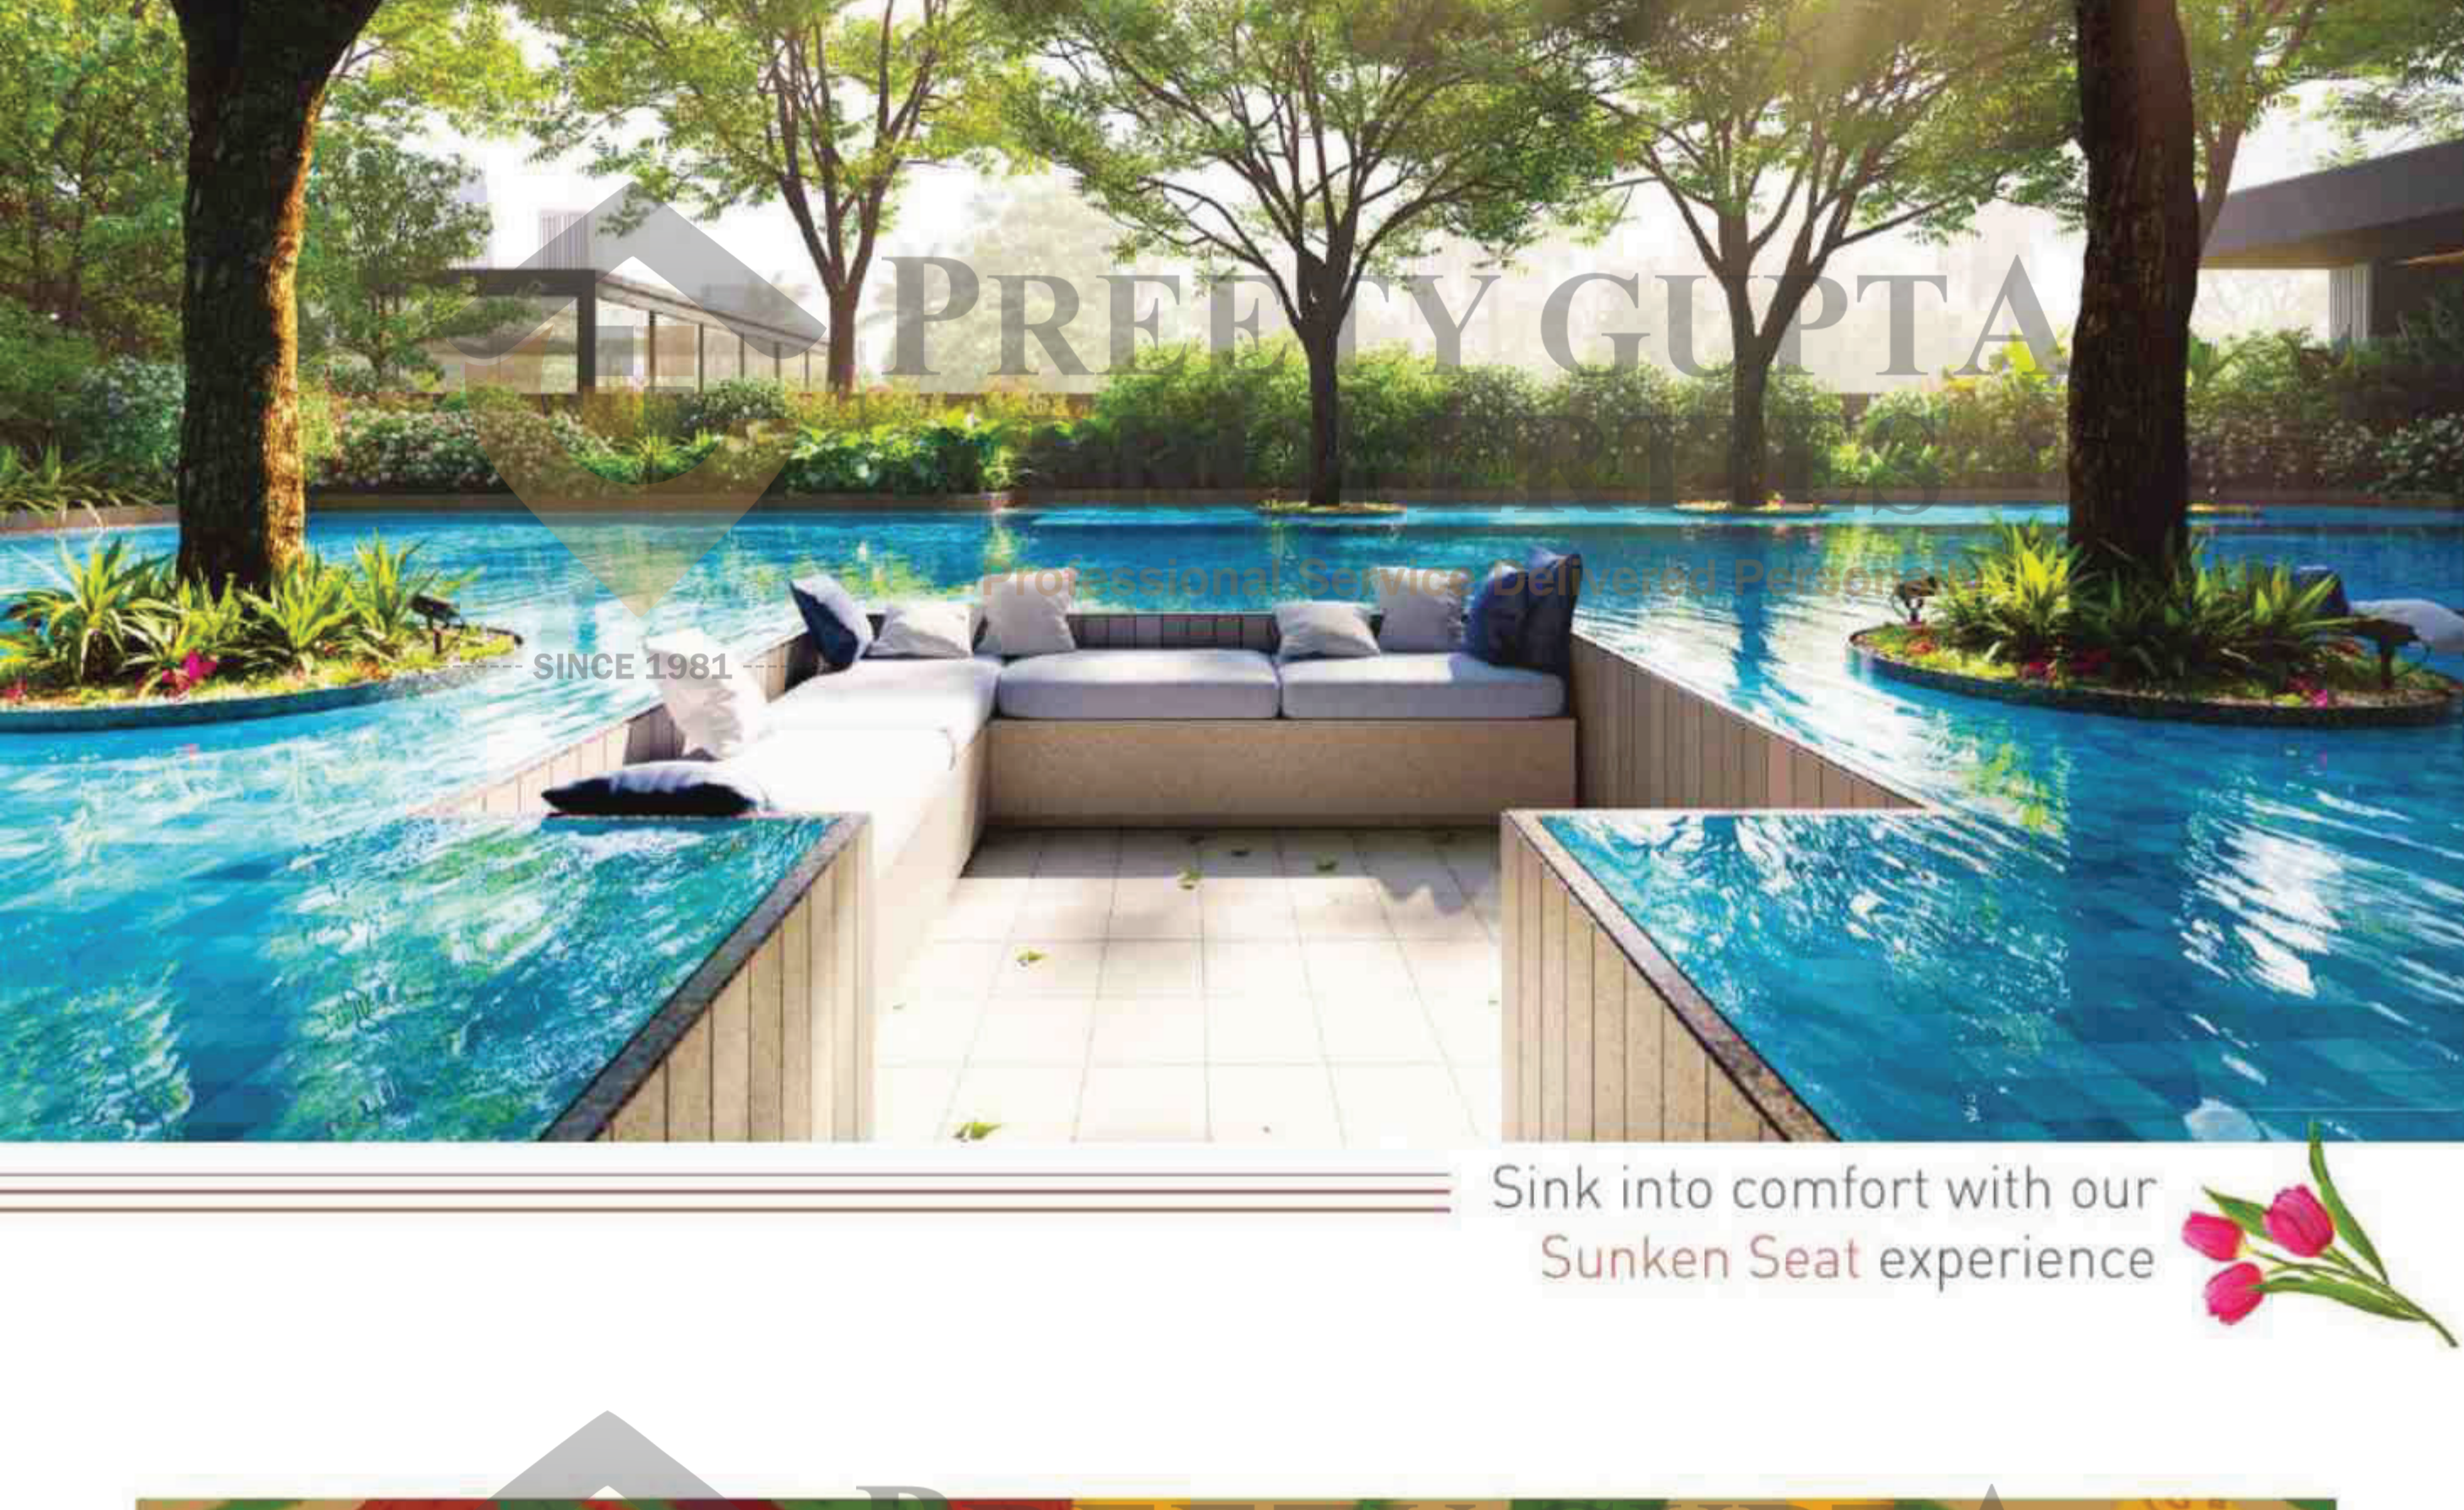

Sink into comfort with our Sunken Seat experience